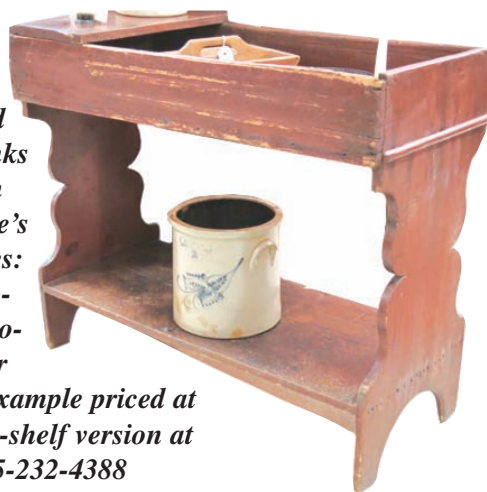

My painted furniture pick at Sproule's Antiques: this circa 1790 hanging chestnut cupboard in a faded blue finish & with hand wrought "H" hinges - $1,595. 815-232-4388