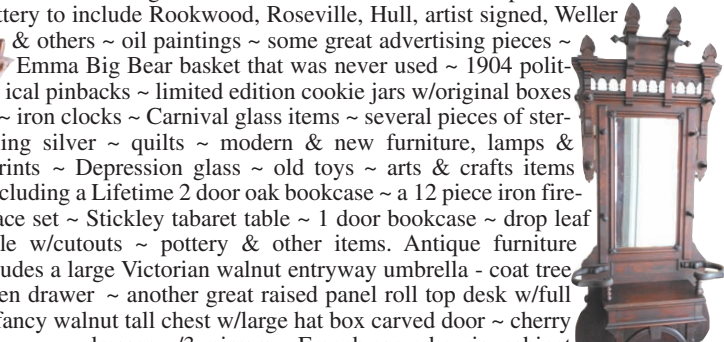

GARNAVILLO AUCTION COMPANY, LLC
105 South Main Street, Garnavillo, IA 52049
563-964-9200 • www.garnavilloauction.com

AAAN - Don't Leave Home Without It!