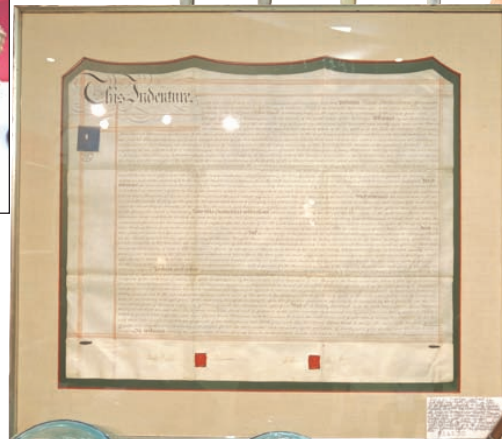

At Pipsqueak & Me Antiques sat this all-original two-door walnut cupboard, asking price \$1,075. 608-295-7240

American primitives was the theme in Country Love Antiques' display, with finds from these early iron & wood ice skates (\$168) and New Hampshire-found spice cabinet in a faded green finish - \$218. 309-367-4837

Classic Americana at Country Peddler: the rustic hanging cupboard in old red & blue paint priced at \$735, the early 18th century banister-back chair at \$695. 920-564-6386

Interesting early kitchenalia from Country Love Antiques: the pewter plates priced from \$48, the cow-horn spoons (\$14 each) hung in a primitive spoon rack priced at \$138. 309-367-4837