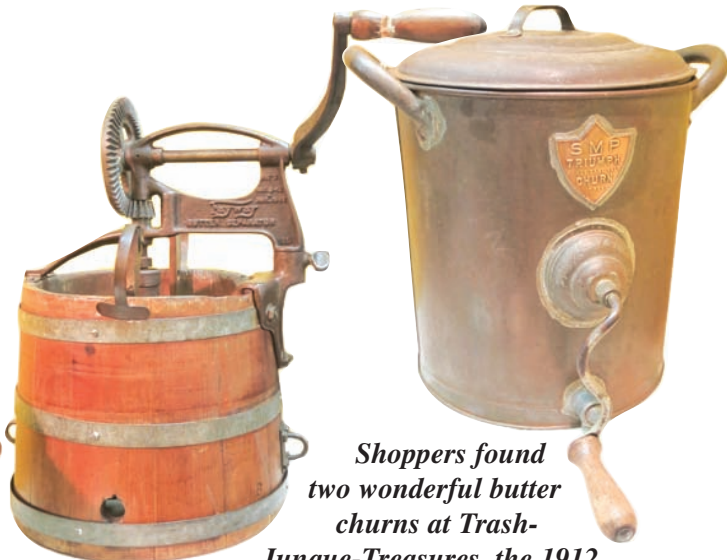

You never know quite what you'll find at The Swan House, from a huge wagon-mounted grain broadcaster (sold) to a dated-1892 human hair art memorial piece priced at \$125. 815-784-5537

The eclectic tablescape at Springhill Farm Antiques was populated with a whole herd of vintage Brush McCoy garden frogs, and topped by funky sporting & speedboat trophies priced from \$200. 608-879-3333

Acquired Taste Antiques had a most impressive display of country furnishings, in this corner the pine step-back cupboard was priced at \$795, the rustic pine dining table at \$195. 815-355-1746

Two interesting country kitchen pieces from Trash-Junque-Treasures: the primitive wooden sausage stuffer priced at \$295, the adjustable-height cheese block stand also at \$295. 262-279-6290